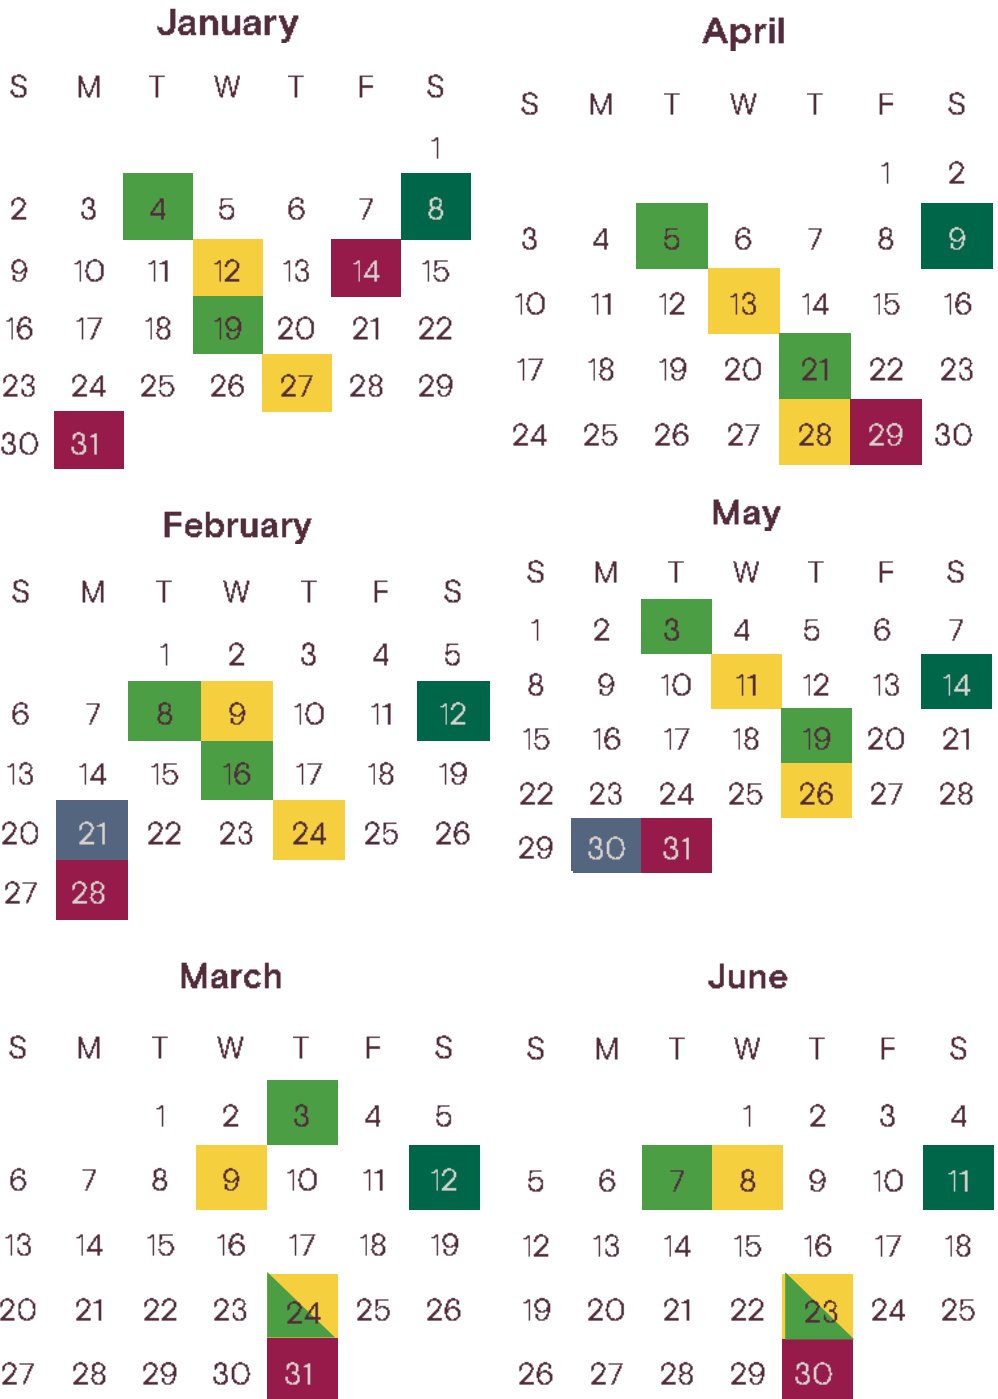

FOOD BANK OF THE ROCKIES™

2022 Partner Support Calendar

January:

- 4th - Orientation 10am
- 8th - Open 9-11:30am
- 12th - Link2Feed Training 9am
- 14th - Close at 12pm
- 19th - Orientation 1pm
- 27th - Link2Feed Training 12pm
- 31st - Close at 12pm

February:

- 8th - Orientation at 10am
- 9th - Link2Feed Training 9am
- 12th - Open 9-11:30am
- 16th - Orientation at 1pm
- 21st - Closed for President's Day
- 24th - Link2Feed Training 12pm
- 28th - Close at 12pm

March:

- 3rd - Orientation at 10am
- 9th - Link2Feed Training 9am
- 12th - Open 9-11:30am
- 24th - Link2Feed Training 12pm
- 24th - Orientation at 1pm
- 31st - Close at 12pm

April:

- 5th - Orientation at 10am
- 9th - Open 9-11:30am
- 13th - Link2Feed Training 9am
- 21st - Orientation at 1pm
- 28th - Link2Feed Training 12pm
- 29th - Close at 12pm

May:

- 3rd - Orientation at 10am
- 11th - Link2Feed Training 9am
- 14th - Open 9-11:30am
- 19th - Orientation at 1pm
- 26th - Link2Feed Training 12pm
- 30th - Closed for Memorial Day
- 31st - Close at 12pm

June:

- 7th - Orientation at 10am
- 8th - Link2Feed Training 9am
- 11th - Open 9-11:30am
- 23rd - Link2Feed Training 12PM
- 23rd - Orientation at 1pm
- 30th - Close at 12pm

Schedules and closures subject to change. Partners will be notified by email of any changes. Changes will also be posted.

- Orientation
- Open Saturday until 11:30
- Link2Feed Training
- Close at 12pm
- FBR Closed