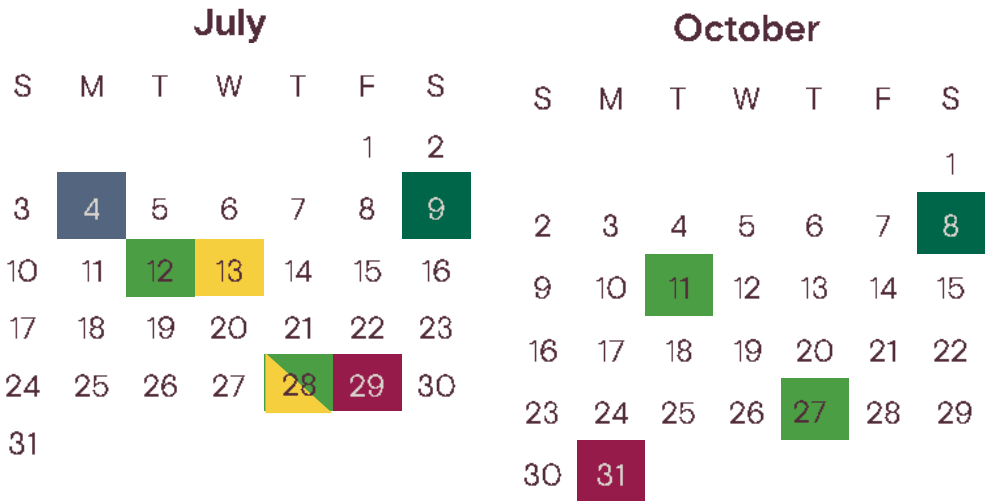

12th - Orientation 10 am

13th - Link2Feed Training 9am

28th - Link2Feed Training 12pm

28th - Orientation 1 pm

29th - Close at 12pm

August:

9th - Orientation at 10 am

10th - Link2Feed Training 9am

29th - Orientation at 1 pm

30th - Close at 12pm

October:

8th - Open 9-11:30am

11th - Orientation at 10 am

27th - Orientation at 1 pm

31st - Close at 12pm

November:

8th - Orientation at 10 am

12th - Open 9-11:30

17th - Orientation at 1 pm

24th - Closed for Thanksgiving

25th - Closed for Thanksgiving

30th - Close at 12pm

December:

6th - Orientation at 10 am

10th - Open 9-11:30am

15th - Orientation at 1 pm

26th - Closed for Winter Holiday

30th - Close 12pm

Schedules and closures subject to change. Partners will be notified by email of any changes. Changes will also be posted.