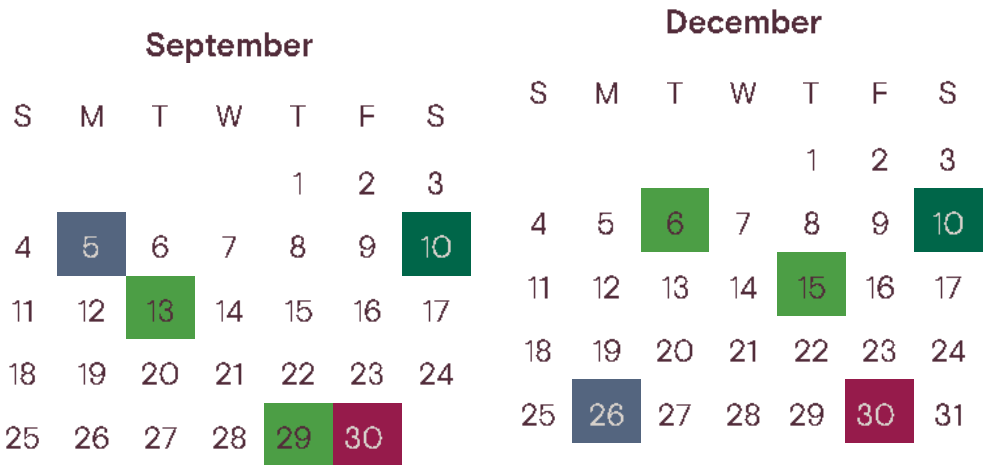

12th - Orientation 10 am

13th - Link2Feed Training 9am

28th - Link2Feed Training 12pm

28th - Orientation 1 pm

29th - Close at 12pm

August:

9th - Orientation at 10 am

10th - Link2Feed Training 9am

29th - Orientation at 1 pm

30th - Close at 12pm

October:

8th - Open 9-11:30am

11th - Orientation at 10 am

27th - Orientation at 1 pm

31st - Close at 12pm

November:

8th - Orientation at 10 am

12th - Open 9-11:30

17th - Orientation at 1 pm

24th - Closed for Thanksgiving

25th - Closed for Thanksgiving

30th - Close at 12pm

December:

6th - Orientation at 10 am

10th - Open 9-11:30am

15th - Orientation at 1 pm

26th - Closed for Winter Holiday

30th - Close 12pm

Schedules and closures subject to change. Partners will be notified by email of any changes. Changes will also be posted.