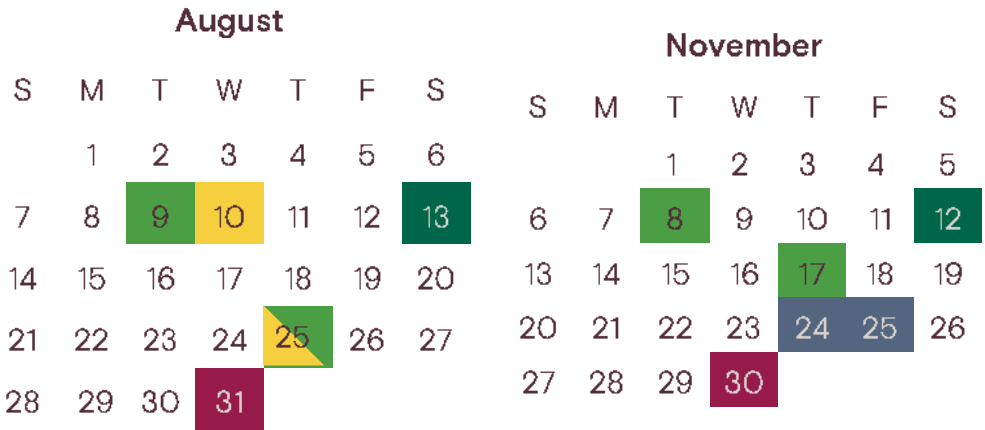

12th - Orientation 10 am

13th - Link2Feed Training 9am

28th - Link2Feed Training 12pm

28th - Orientation 1 pm

29th - Close at 12pm

August:

9th - Orientation at 10 am

10th - Link2Feed Training 9am

29th - Orientation at 1 pm

30th - Close at 12pm

October:

8th - Open 9-11:30am

11th - Orientation at 10 am

27th - Orientation at 1 pm

31st - Close at 12pm

November:

8th - Orientation at 10 am

12th - Open 9-11:30

17th - Orientation at 1 pm

24th - Closed for Thanksgiving

25th - Closed for Thanksgiving

30th - Close at 12pm

December:

6th - Orientation at 10 am

10th - Open 9-11:30am

15th - Orientation at 1 pm

26th - Closed for Winter Holiday

30th - Close 12pm

Schedules and closures subject to change. Partners will be notified by email of any changes. Changes will also be posted.